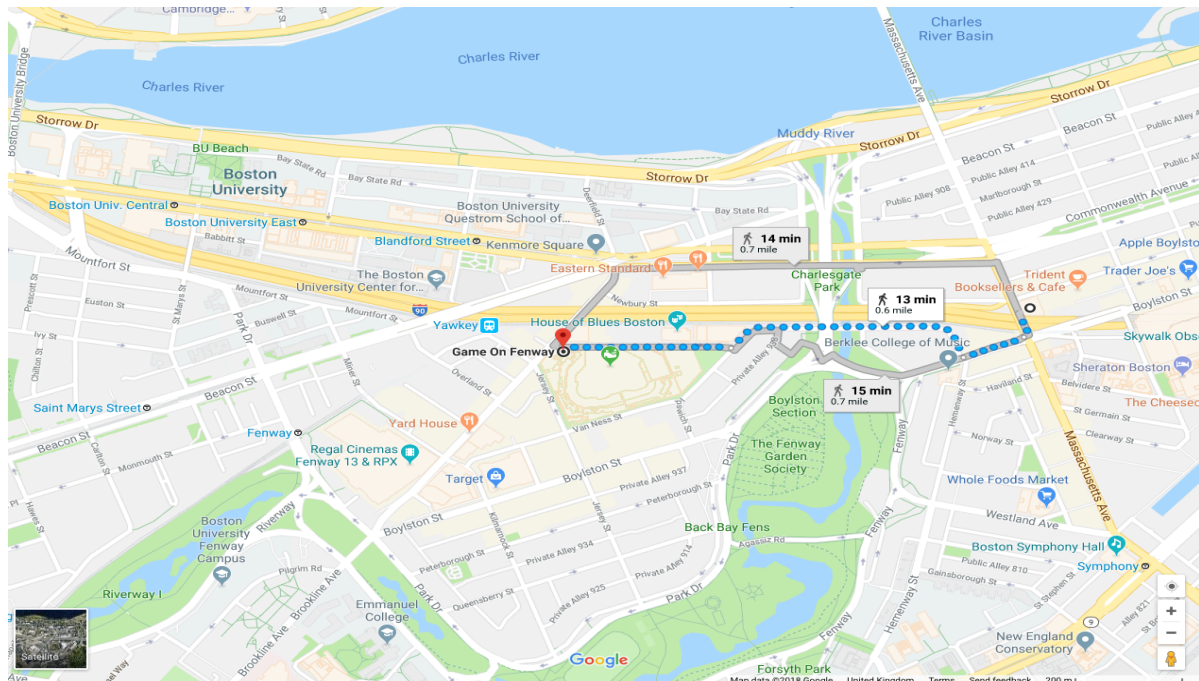

Directions to **Game On Fenway** 82 Lansdowne St, Boston, MA 02215, USA

From Hynes Convention Center
Boston, MA 02215, United States

15 minute walk.

- Exit the Centre at Massachusetts Ave.
- Turn left onto Massachusetts Ave towards Boylston St -184 ft
- Turn right onto Boylston St -436 ft
- Turn right onto Ipswich St -0.3 mi
- Turn right onto Lansdowne St -0.2 mi
- Keep straight ahead, the venue will be on your left